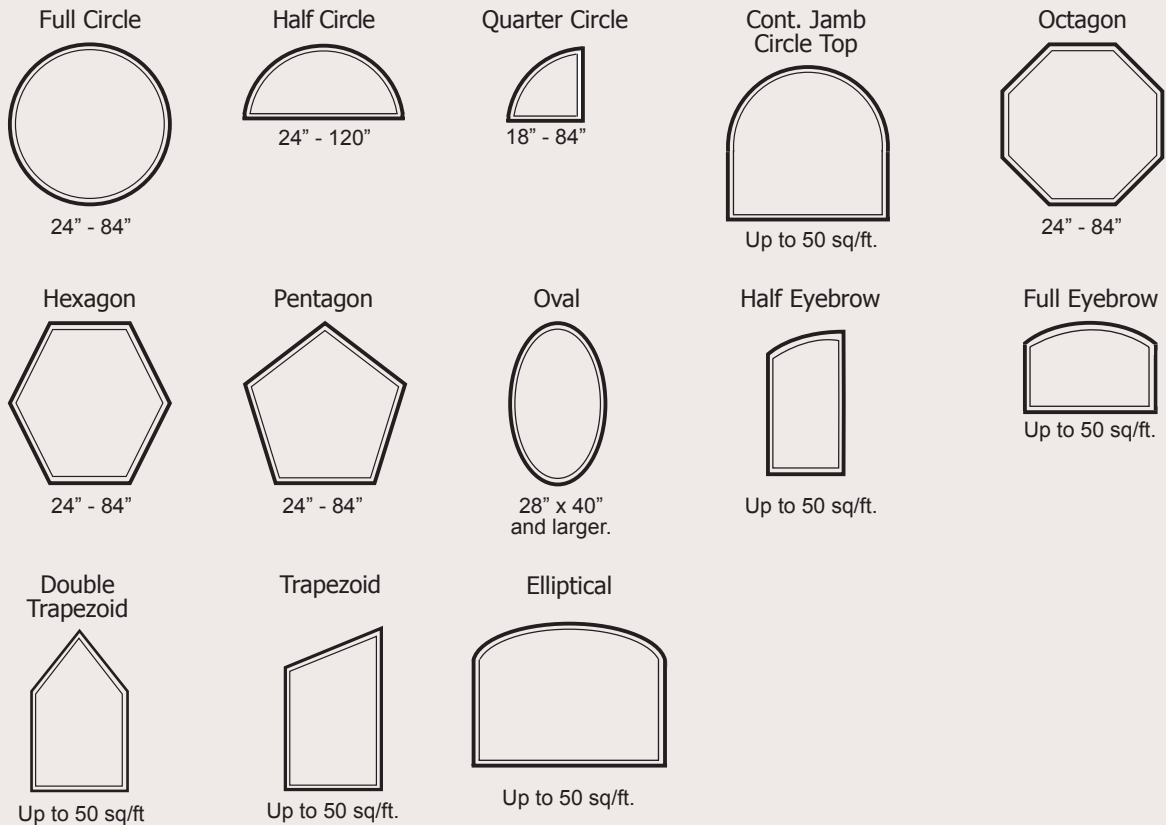

ARCHITECTURAL SHAPES

Whether you are building new or remodeling, SHOWCASE offers a versatile selection of custom-made windows and doors to compliment any architectural style. With state-of-the-art bending machinery, SHOWCASE can create unique sizes and shapes with few limitations, including circles, octagons, eyebrows, and continuous jamb radius tops.